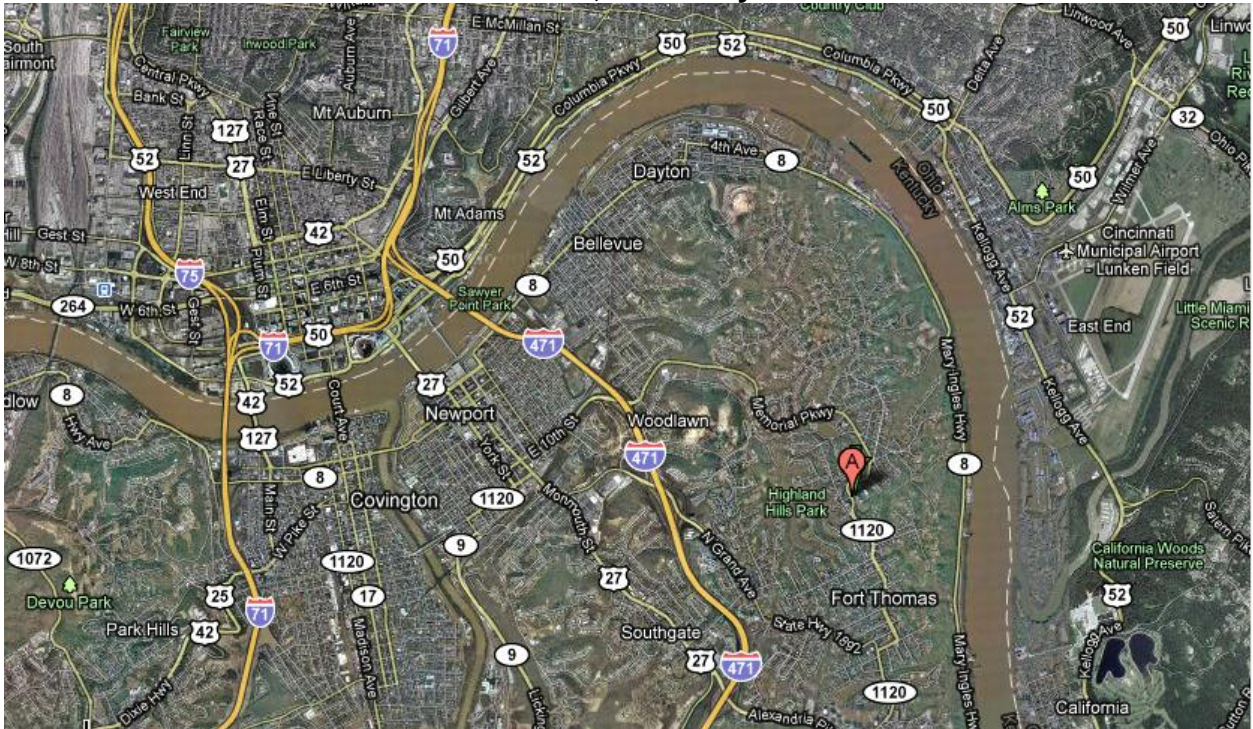

Directions to:
Highlands High School
2400 Memorial Parkway
Fort Thomas, Kentucky 41075

From Columbus, OH
Take I-71 South to I-471 South.
Take Exit 4 off of I-471.
Turn left onto Memorial Parkway.
Highlands High School is approximately 2.0 miles on left.

From Dayton, OH
Take I-75 South to I-471 South.
Take Exit 4 off of I-471.
Turn left onto Memorial Parkway.
Highlands High School is approximately 2.0 miles on left.

From Lexington, KY
Take I-75 North to I-275 East.
Take I-471 North.
Take Exit 4 off of I-471.
Turn right onto Memorial Parkway.
Highlands High School is approximately 2.0 miles on left.

From Louisville, KY
Take I-71 North to I-275 East.
Take I-471 North.
Take Exit 4 off of I-471.
Turn right onto Memorial Parkway.
Highlands High School is approximately 2.0 miles on left.

From Ashland, KY
Take Double A Highway (Route 9) West to I-275 East.
Take I-471 North.
Take Exit 4 off of I-471.
Turn right onto Memorial Parkway.
Highlands High School is approximately 2.0 miles on left.
